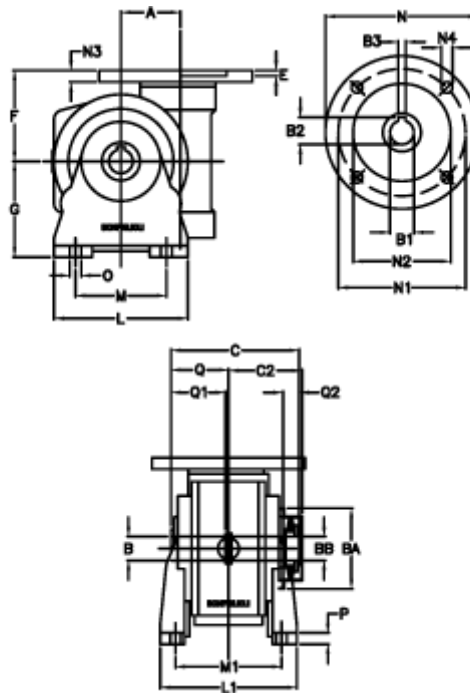

Article number: 390204901833216

Description: Worm Gear with Torque Limiter  
VF 49-L1-V-18 P80B5

## Measures

|       |         |             |                   |    |        |    |        |
|-------|---------|-------------|-------------------|----|--------|----|--------|
| a     | = 49.50 | C2          | = 63,5            | M1 | = 98.5 | Q  | = 51.0 |
| B     | = 25    | Description | = VF 49V-xx-80B14 | N  | = 120  | Q1 | = 41   |
| B1 E7 | = 19    | E           | = 3.0             | N1 | = 100  | Q2 | = 15   |
| B2    | = 21.8  | F           | = 70              | N2 | = 80   |    |        |
| B3 H9 | = 6     | g           | = 82              | N3 | = 10.0 |    |        |
| BA    | = 63    | L           | = 110             | N4 | = 7    |    |        |
| BB H7 | = 14    | L1          | = 124.0           | O  | = 8.5  |    |        |
| C     | = 105   | m           | = 63              | P  | = 12   |    |        |